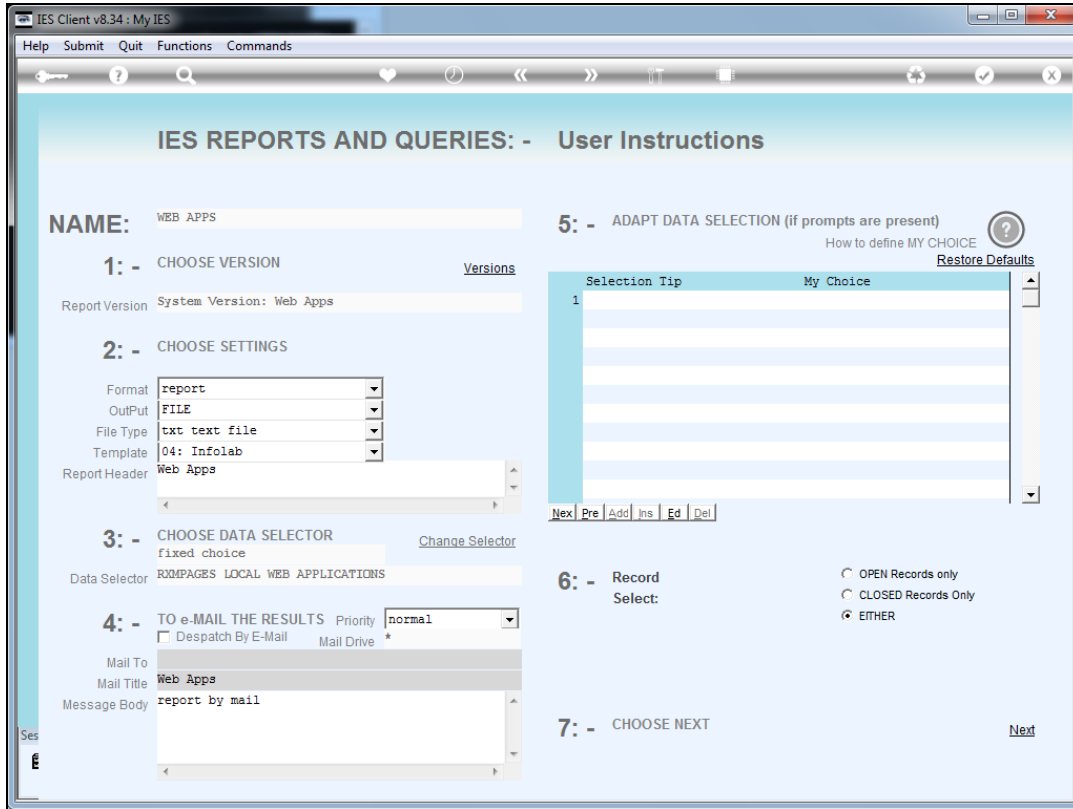

Slide 1

Slide notes: The Web Apps Report will list the registered pages in the current Datamart.

Slide 2
Slide notes:

Slide 3
Slide notes:

```

Q1598935285A - Notepad
File Edit Format View Help
Gummy Hoops Inc.
09:48:05 10 OCT 2011 page 1
Web Apps

Key..... Name..... Level..... Project..... Function.....
iesmobile07 Transaction Detail Drill Below Menu [sys] SYSTEM [DRILL] DRILLS
iesmobile06 Accounts Period Drill Below Menu [sys] SYSTEM [DRILL] DRILLS
iesmobile05 Accounts Annual View Drill Below Menu [sys] SYSTEM [DRILL] DRILLS
iesmobile04 Accounts Value Drill Below Menu [sys] SYSTEM [DRILL] DRILLS
[sys] SYSTEM