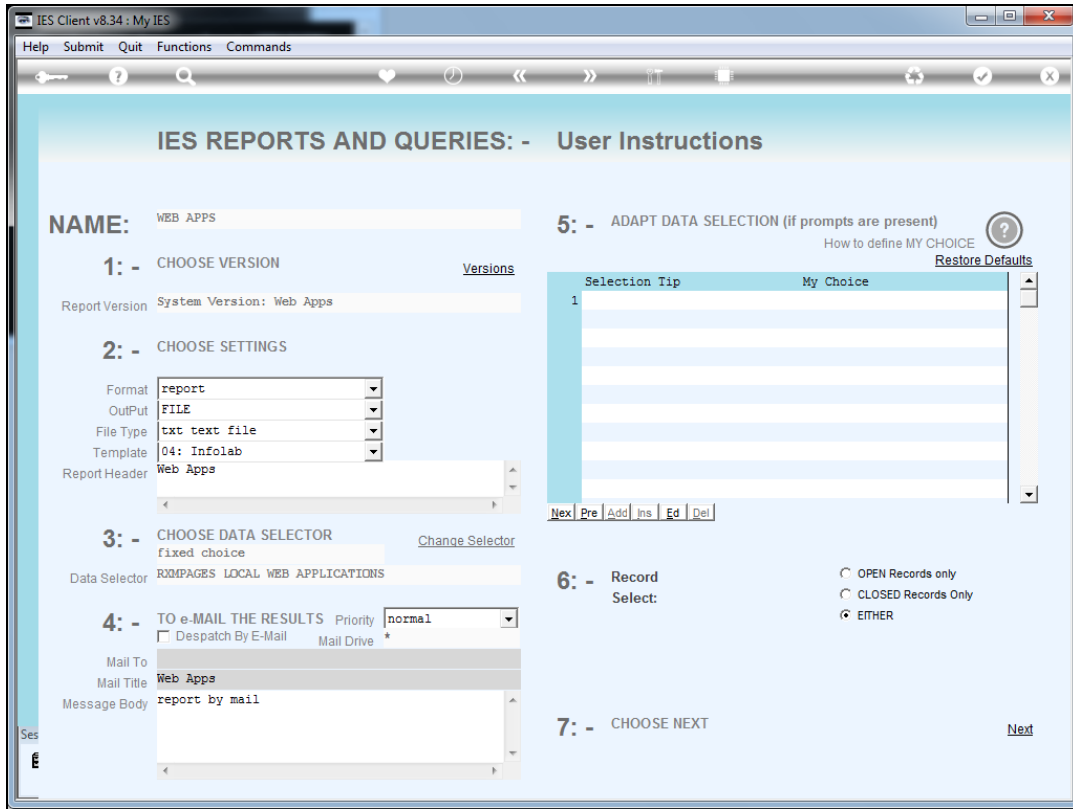

Slide 1

Slide notes: The Web Apps Report will list the registered pages in the current Datamart.

Slide 2
Slide notes:

Slide 3
Slide notes:

```

Q1598935285A - Notepad
File Edit Format View Help
Gummy Hoops Inc.
09:48:05 10 OCT 2011 page 1
Web Apps

Key..... Name..... Level..... Project..... Function.....
iesmobile07 Transaction Detail Drill Below Menu [sys] SYSTEM [DRILL] DRILLS
iesmobile06 Accounts Period Drill Below Menu [sys] SYSTEM [DRILL] DRILLS
iesmobile05 Accounts Annual View Drill Below Menu [sys] SYSTEM [DRILL] DRILLS
iesmobile04 Accounts Value Drill Below Menu [sys] SYSTEM [DRILL] DRILLS
[sys] SYSTEM