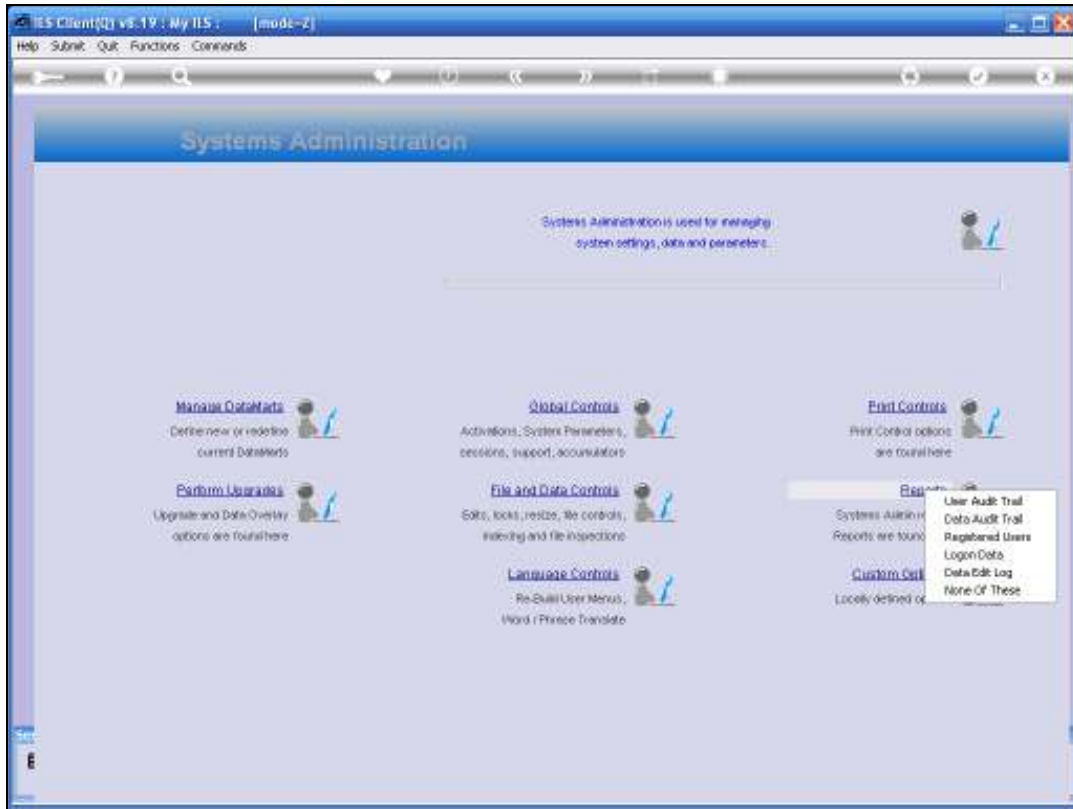

Slide 1

Slide notes: The Report, that will reveal currently logged on Users, is found at Systems Administration, Reports, Logon Data.

Slide 2
Slide notes:

Slide 3
Slide notes:

```
Q1514965535A.TXT - Notepad
File Edit Format View Help
Dumay Dumay Hoops Inc.
19:12:16 22 JUN 2009 page 1
Users Login Status Report

Key      User
6        Tommy Lindfeldt
7        MTF IIS
8        Mary Pearson
9        John Smith

4 record(s) listed
```

Slide 4

Slide notes: And the Report shows currently logged on Sessions, with User Names. A Session that is not using IES will say 'Not IES' and is usually a Console or Telnet Session currently used by a Systems Administrator.