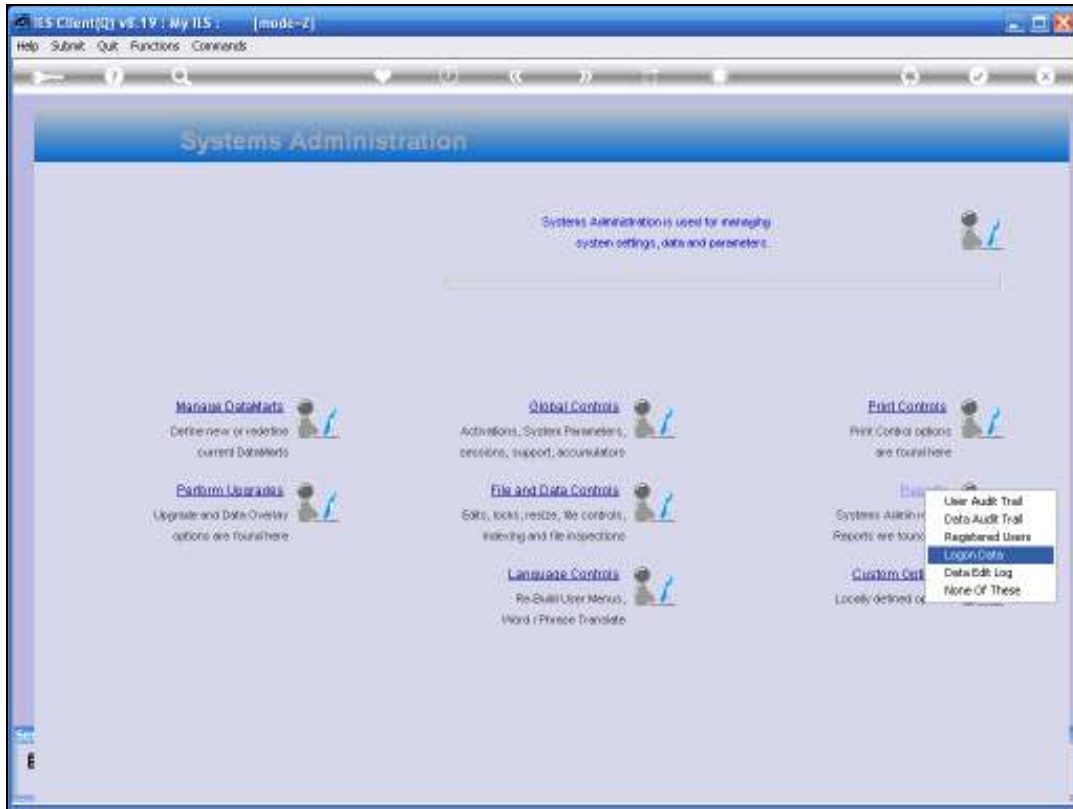

Slide 1

Slide notes: The Report, that will reveal currently logged on Users, is found at Systems Administration, Reports, Logon Data.

Slide 2
Slide notes:

Slide 3
Slide notes:

```
Q1514965535A.TXT - Notepad
File Edit Format View Help
Dumay Dumay Hoops Inc.
19:12:16 22 JUN 2009 page 1
Users Login Status Report

Key      User
6        Tommy Lindfeldt
7        MTF IIS
8        Mary Pearson
9        John Smith

4 record(s) listed
```

Slide 4

Slide notes: And the Report shows currently logged on Sessions, with User Names. A Session that is not using IES will say 'Not IES' and is usually a Console or Telnet Session currently used by a Systems Administrator.