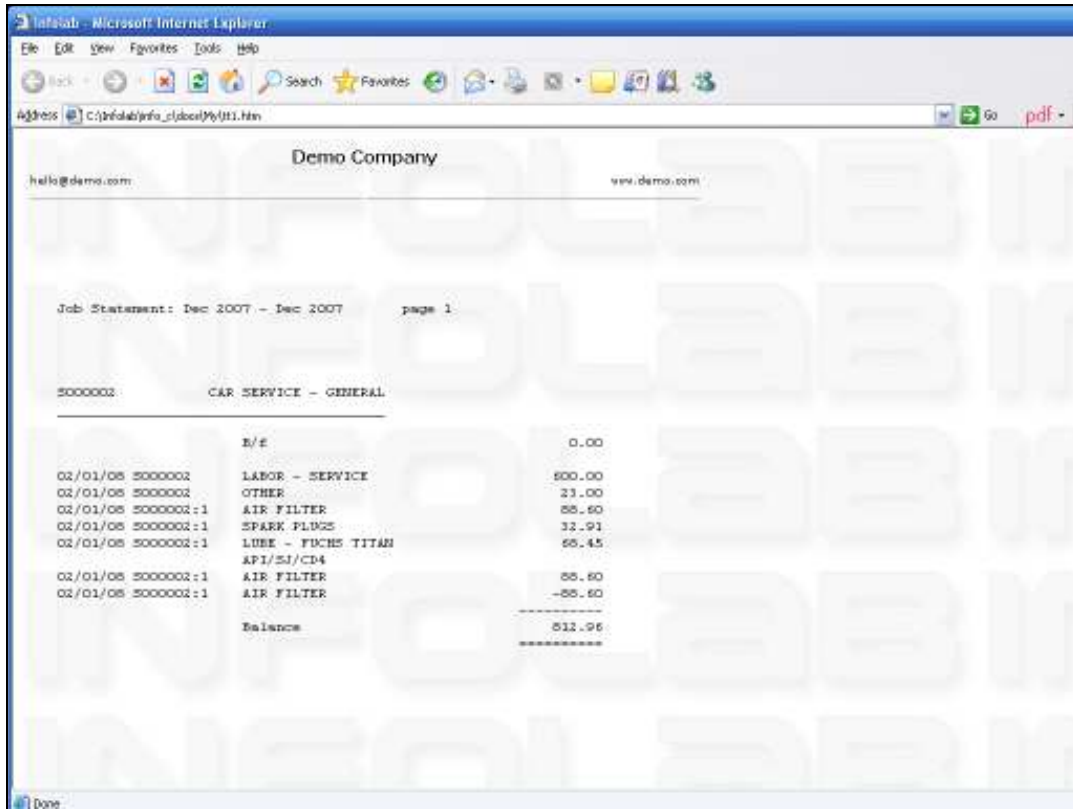

Slide 1
Slide notes:

We have a Statement Function where the Current Statement of this particular Service Job is available at all stages during the Processing of this Service Job.

Slide 2
Slide notes:

Slide 3
Slide notes: